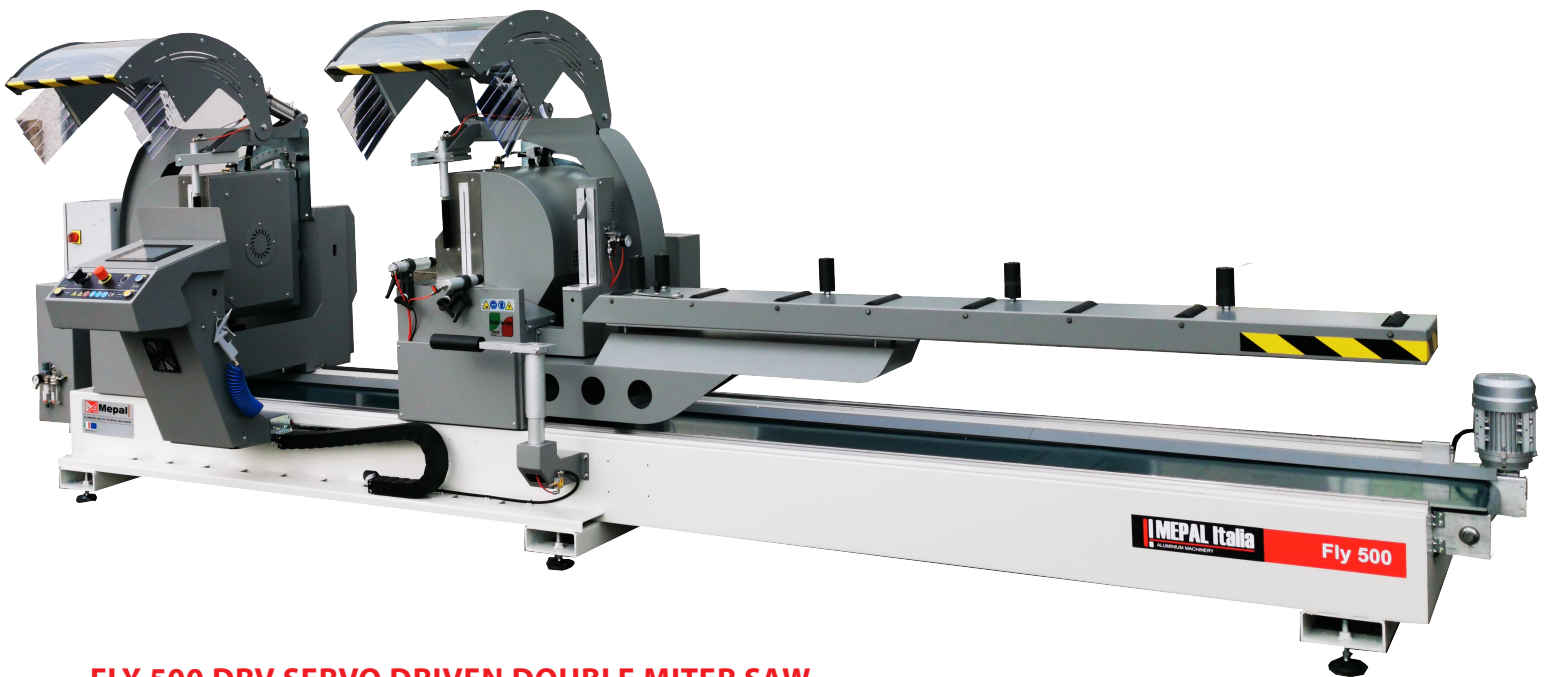

**FLY 500 GE SERVO DRIVEN DOUBLE MITER SAW**

The FLY 500 GE Double Miter Saw, is a fully servo driven, double miter back cut saw with a fixed left head and numerically controlled positioning right head. Angles and lengths are entered into the touch screen control which automatically positions the heads to the required angles and length with utmost precision. Cut angles can be set from 22.5°/90°/157.5° degrees and intermediate angles electronically. The machine is equipped with a Windows 10 based controls and industrial touchscreen controller for easy operator interface.

**FLY 500 DRV SERVO DRIVEN DOUBLE MITER SAW**

The FLY 500 DRV Double Miter Saw is a servo length positioned, double miter back cut saw with a fixed left head and numerically controlled positioning right head. Cut angles can be set by pneumatic actuators from 45°/90°/135° and intermediate angles utilize a manual set stop. The machine is equipped with a V8 touchscreen industrial CNC for easy operator interface.

**FLY 500 S SERVO DRIVEN DOUBLE MITER SAW**

The FLY 500 S Double Miter Saw is a servo length positioned, double miter back cut saw with a fixed left head and numerically controlled positioning right head. Cut angles can be set by pneumatic actuators from 22.5°/45°/90° and intermediate angles utilize a manual set stop. The machine is equipped with a V8 touchscreen industrial CNC for easy operator interface.

## OPTIONS:

- Windows 10 TouchScreen Control
- Dust extractor
- Intermediate pneumatic support
- Microdrop lubrication with pure oil
- Electronic caliper for profile height measuring
- Label printer
- 5 meters cutting length
- Extra clamp