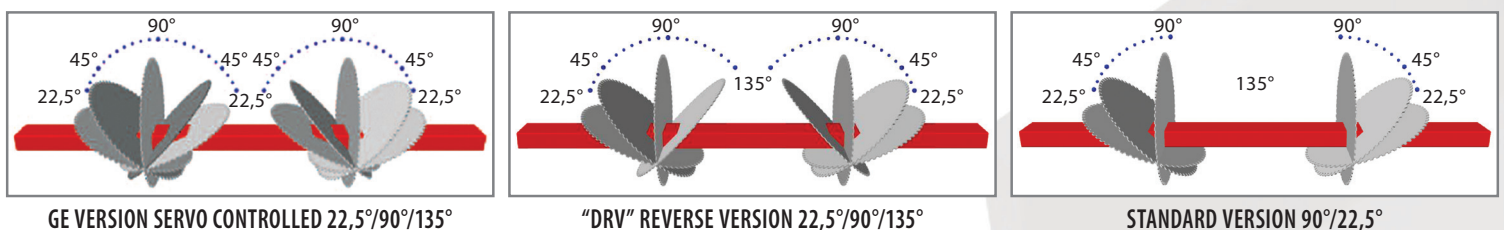

**FLY 500 GE SERVO DRIVEN DOUBLE MITER SAW**

The FLY 500 GE Double Miter Saw, is a fully servo driven, double miter back cut saw with a fixed left head and numerically controlled positioning right head. Angles and lengths are entered into the touch screen control which automatically positions the heads to the required angles and length with utmost precision. Cut angles can be set from 22.5°/90°/157.5° degrees and intermediate angles electronically. The machine is equipped with a Windows 10 based controls and industrial touchscreen controller for easy operator interface.

**FLY 500 DRV SERVO DRIVEN DOUBLE MITER SAW**

The FLY 500 DRV Double Miter Saw is a servo length positioned, double miter back cut saw with a fixed left head and numerically controlled positioning right head. Cut angles can be set by pneumatic actuators from 45°/90°/135° and intermediate angles utilize a manual set stop. The machine is equipped with a V8 touchscreen industrial CNC for easy operator interface.

**FLY 500 S SERVO DRIVEN DOUBLE MITER SAW**

The FLY 500 S Double Miter Saw is a servo length positioned, double miter back cut saw with a fixed left head and numerically controlled positioning right head. Cut angles can be set by pneumatic actuators from 22.5°/45°/90° and intermediate angles utilize a manual set stop. The machine is equipped with a V8 touchscreen industrial CNC for easy operator interface.