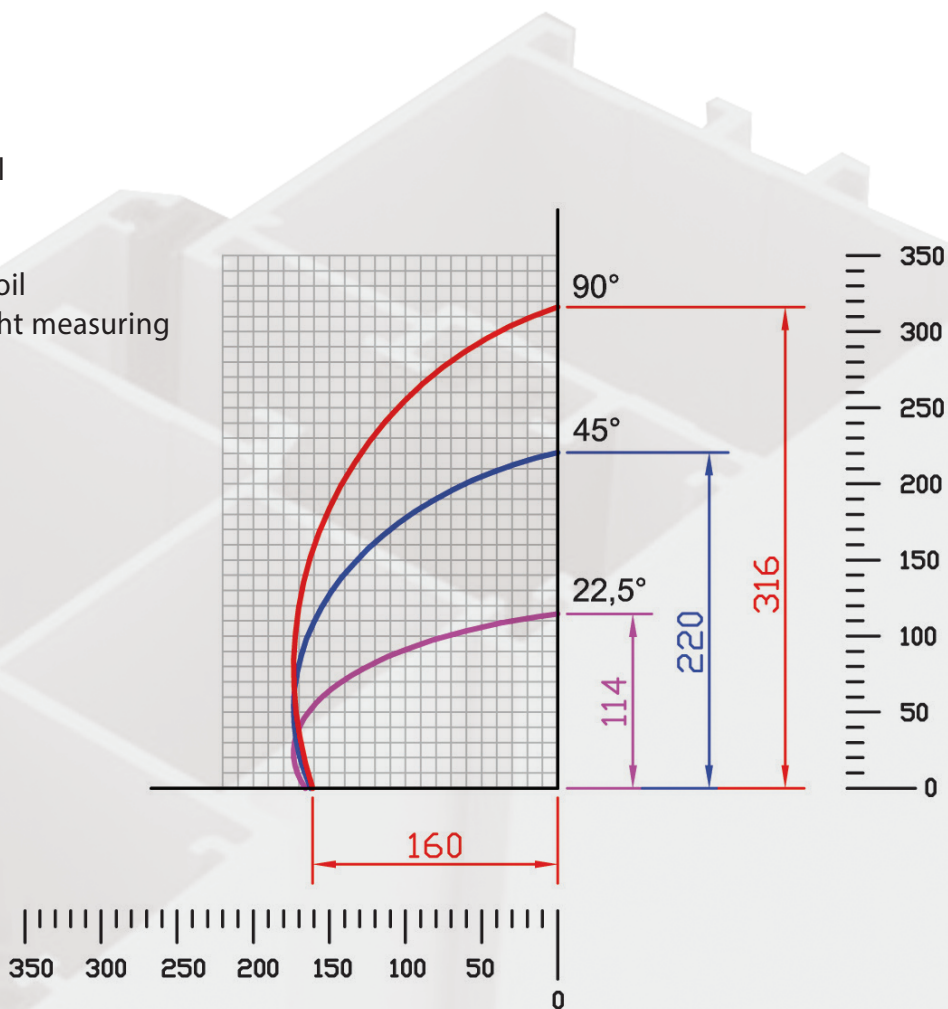

COMPONENT SUPPLIED:

- N.2 Horizontal and N.1 Vertical clamps per head
- Cutting area completely protected
- Pneumatic mist spray
- Movable roller side support and air gun
- Cutting list capabilities
- TCT Saw blade Ø500 mm

OPTIONS:

- Windows 10 TouchScreen Control
- Dust extractor
- Intermediate pneumatic support
- Microdrop lubrication with pure oil
- Electronic caliper for profile height measuring
- Label printer
- 5 meters cutting length
- Extra clamp

	Ingombro Overall dimensions - Abmessungen - Dimensiones - Dimensões - Encombrement			Peso Weight - Gewicht - Poids	
	L	W	H		
4000	1200	5420	1580	Kg. 1450	
5000	1200	6420	1580	Kg. 1750